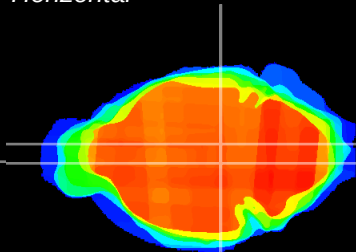

Coronal

Sagittal-R

Sagittal-L

ViBrism: CX17001
Horizontal

VTA