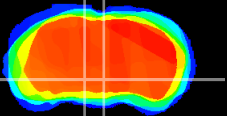

Coronal

Sagittal-R

Sagittal-L

ViBrism: CX17001
Horizontal

VTA