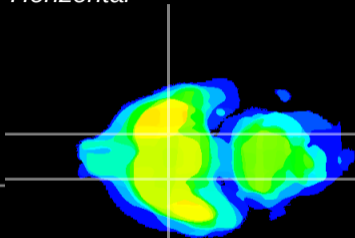

Coronal

Sagittal-R

Sagittal-L

ViBrism: CX17002
Horizontal

S0