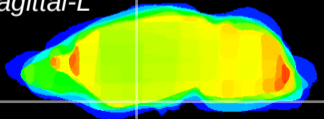

Coronal

Sagittal-R

Sagittal-L

ViBrism: CX17002
Horizontal

S0