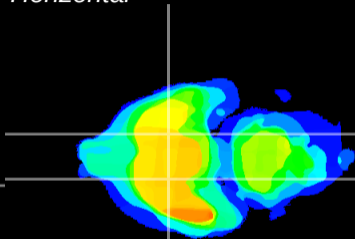

Coronal

Sagittal-R

Sagittal-L

ViBrism: CX17004
Horizontal

S0