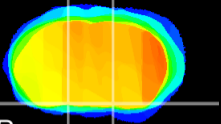

Coronal

Sagittal-R

Sagittal-L

ViBrism: CX17004
Horizontal

S0