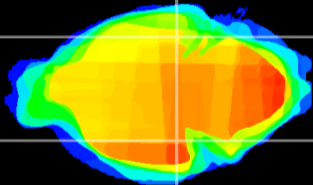

Coronal

Sagittal-R

Sagittal-L

ViBrisM: CX17004
Horizontal

ventral S