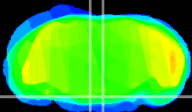

Coronal

Sagittal-R

Sagittal-L

ViBrism: CX17005
Horizontal

Pn