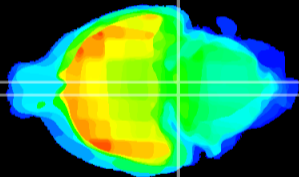

Coronal

Sagittal-R

Sagittal-L

ViBrism: CX17005
Horizontal

Pn