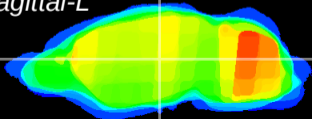

Coronal

Sagittal-R

Sagittal-L

ViBrism: CX17006
Horizontal

VPM/VPL