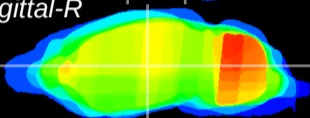

Coronal

Sagittal-R

Sagittal-L

ViBrism: CX17006
Horizontal

VPM/VPL