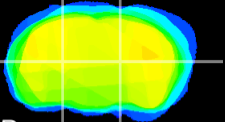

Coronal

Sagittal-R

Sagittal-L

ViBrism: CX17006
Horizontal

VPM/VPL