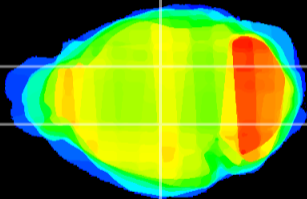

Coronal

Sagittal-R

Sagittal-L

ViBrism: CX17006
Horizontal

VPM/VPL