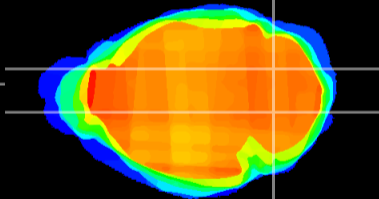

Coronal

Sagittal-R

Sagittal-L

ViBrisM: CX17008
Horizontal

Cb nucleus