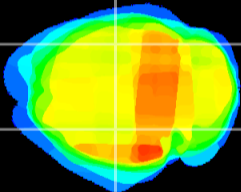

Coronal

Sagittal-R

Sagittal-L

ViBrism: CX17010
Horizontal

CA2/CA3