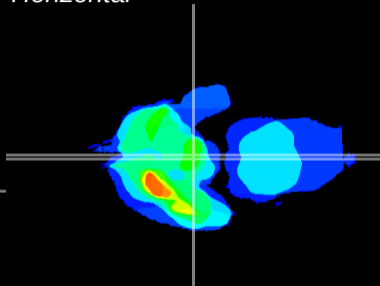

Coronal

Sagittal-R

Sagittal-L

ViBrism: CX17013
Horizontal

ME