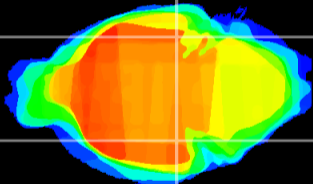

Coronal

Sagittal-R

Sagittal-L

ViBrism: CX17013
Horizontal

ventral S