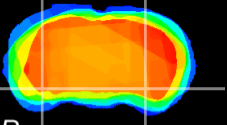

Coronal

Sagittal-R

Sagittal-L

ViBrism: CX17013
Horizontal

ventral S