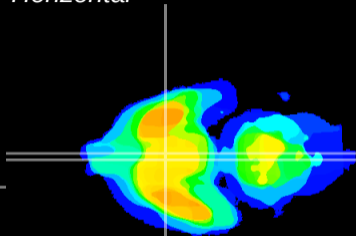

Coronal

Sagittal-R

Sagittal-L

ViBriSM: CX17015
Horizontal

SCN