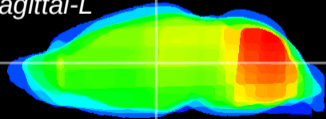

Coronal

Sagittal-R

Sagittal-L

ViBrism: CX17016
Horizontal

MD