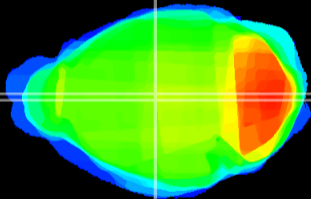

Coronal

Sagittal-R

Sagittal-L

ViBrism: CX17016
Horizontal

MD