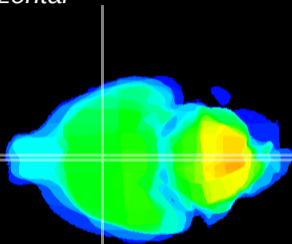

Coronal

Sagittal-R

Sagittal-L

ViBrism: CX17016
Horizontal

SPa ventral