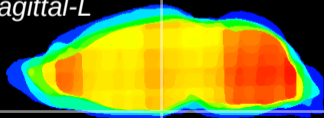

Coronal

Sagittal-R

Sagittal-L

ViBrism: CX17018
Horizontal

ME