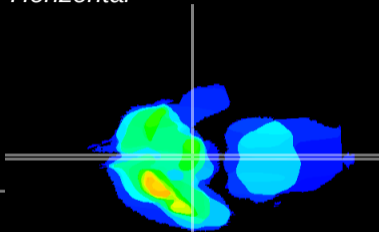

Coronal

Sagittal-R

Sagittal-L

ViBrism: CX17018
Horizontal

ME