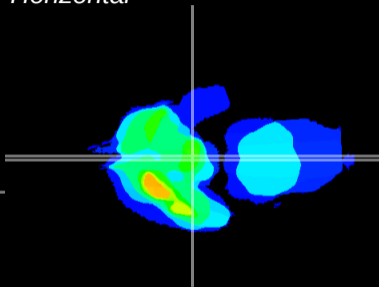

Coronal

Sagittal-R

Sagittal-L

ViBrism: CX17022
Horizontal

ME