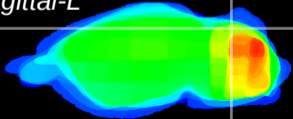

Coronal

Sagittal-R

Sagittal-L

ViBrism: CX17025
Horizontal

Cb lobe