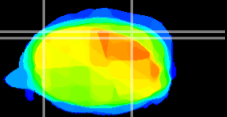

Coronal

Sagittal-R

Sagittal-L

ViBrism: CX17025
Horizontal

Cb lobe