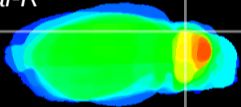

Coronal

Sagittal-R

Sagittal-L

ViBrism: CX17025
Horizontal

Cb lobe