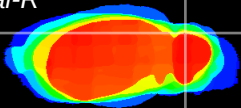

Coronal

Sagittal-R

Sagittal-L

ViBrism: CX17026
Horizontal

Cb lobe