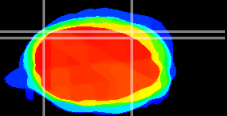

Coronal

Sagittal-R

Sagittal-L

ViBrism: CX17026
Horizontal

Cb lobe