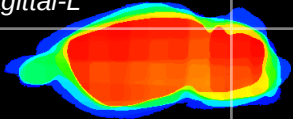

Coronal

Sagittal-R

Sagittal-L

ViBrism: CX17026
Horizontal

Cb lobe