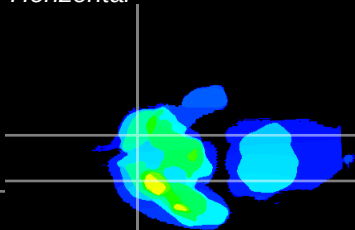

Coronal

Sagittal-R

Sagittal-L

ViBrism: CX17026  
Horizontal

Tu