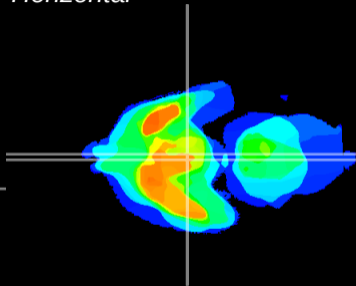

Coronal

Sagittal-R

Sagittal-L

ViBrism: CX17027
Horizontal

Arc