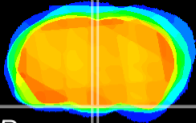

Coronal

Sagittal-R

Sagittal-L

ViBrism: CX17027
Horizontal

Arc