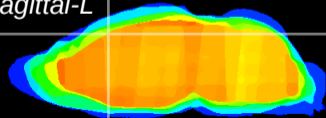

Coronal

Sagittal-R

Sagittal-L

ViBrism: CX17027
Horizontal

Cx motor