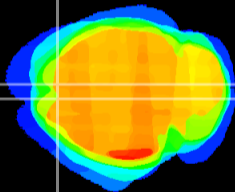

Coronal

Sagittal-R

Sagittal-L

ViBrism: CX17027
Horizontal

Cx motor