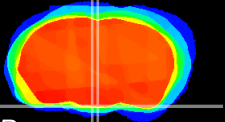

Coronal

Sagittal-R

Sagittal-L

ViBris: CX17030
Horizontal

Arc