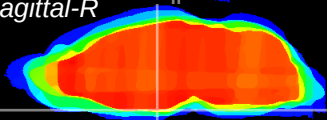

Coronal

Sagittal-R

Sagittal-L

ViBris: CX17030
Horizontal

Arc