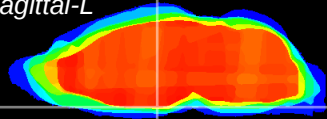

Coronal

Sagittal-R

Sagittal-L

ViBris: CX17030
Horizontal

Arc