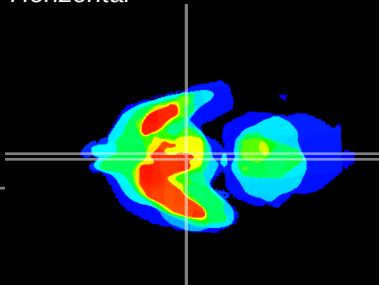

Coronal

Sagittal-R

Sagittal-L

ViBris: CX17030
Horizontal

Arc