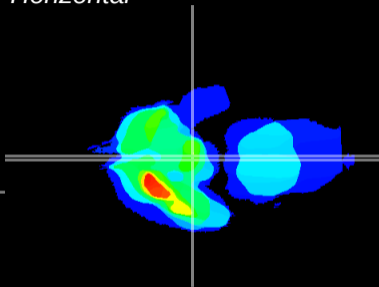

Coronal

Sagittal-R

Sagittal-L

ViBrism: CX17030
Horizontal

ME