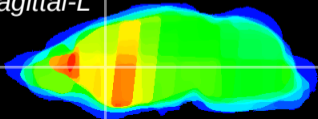

Coronal

Sagittal-R

Sagittal-L

ViBriSM: CX17033
Horizontal

CPu medial