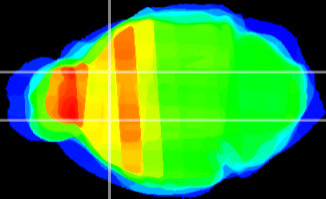

Coronal

Sagittal-R

Sagittal-L

ViBriSM: CX17033
Horizontal

CPu medial