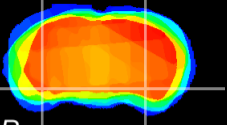

Coronal

Sagittal-R

Sagittal-L

ViBrism: CX17035
Horizontal

ventral S