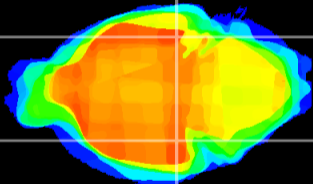

Coronal

Sagittal-R

Sagittal-L

ViBrism: CX17035
Horizontal

ventral S