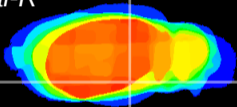

Coronal

Sagittal-R

Sagittal-L

ViBrism: CX17035
Horizontal

ventral S