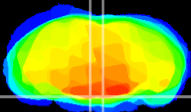

Coronal

Sagittal-R

Sagittal-L

ViBrism: CX17047
Horizontal

Pn