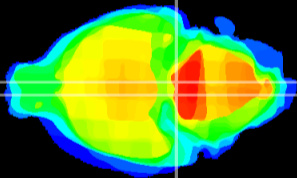

Coronal

Sagittal-R

Sagittal-L

ViBrism: CX17047
Horizontal

Pn