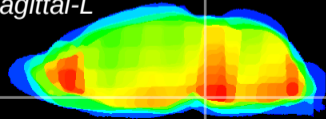

Coronal

Sagittal-R

Sagittal-L

ViBrism: CX17047
Horizontal

Pn