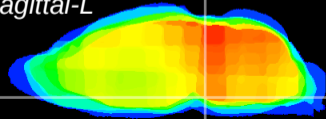

Coronal

Sagittal-R

Sagittal-L

ViBrism: CX17053
Horizontal

Pn