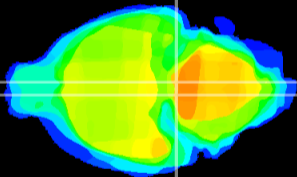

Coronal

Sagittal-R

Sagittal-L

ViBrism: CX17053
Horizontal

Pn