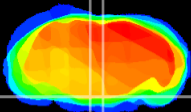

Coronal

Sagittal-R

Sagittal-L

ViBrism: CX17053
Horizontal

Pn