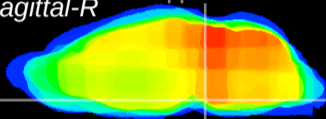

Coronal

Sagittal-R

Sagittal-L

ViBrism: CX17053
Horizontal

Pn