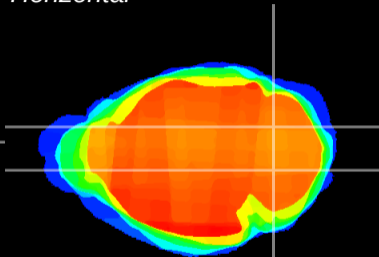

Coronal

Sagittal-R

Sagittal-L

ViBrism: CX17055  
Horizontal

Cb nucleus