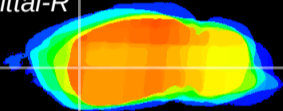

Coronal

Sagittal-R

Sagittal-L

ViBriSM: CX17056
Horizontal

CPU lateral