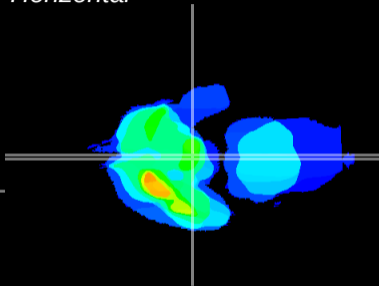

Coronal

Sagittal-R

Sagittal-L

ViBrism: CX17056
Horizontal

ME