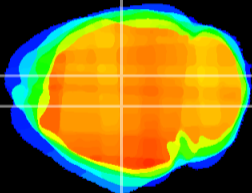

Coronal

Sagittal-R

Sagittal-L

ViBrism: CX17057
Horizontal

DG