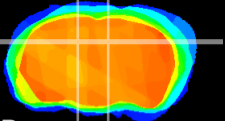

Coronal

Sagittal-R

Sagittal-L

ViBrism: CX17057
Horizontal

DG