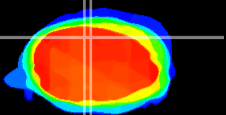

Coronal

Sagittal-R

Sagittal-L

ViBrism: CX17063  
Horizontal

Cb vermis