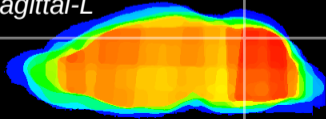

Coronal

Sagittal-R

Sagittal-L

ViBrism: CX17063  
Horizontal

Cb vermis