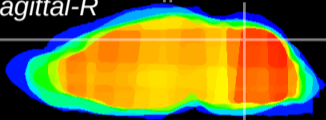

Coronal

Sagittal-R

Sagittal-L

ViBrism: CX17063  
Horizontal

Cb vermis