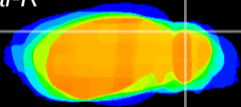

Coronal

Sagittal-R

Sagittal-L

ViBrism: CX17065
Horizontal

Cb lobe