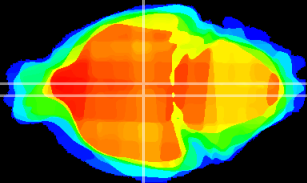

Coronal

Sagittal-R

Sagittal-L

ViBrism: CX17069
Horizontal

DM