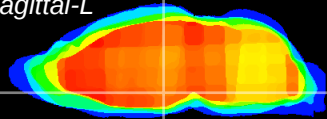

Coronal

Sagittal-R

Sagittal-L

ViBrism: CX17069
Horizontal

DM