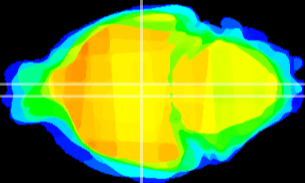

Coronal

Sagittal-R

Sagittal-L

ViBrism: CX17071
Horizontal

DM