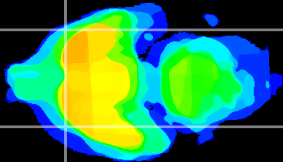

Coronal

Sagittal-R

Sagittal-L

ViBrism: CX17071
Horizontal

Pir