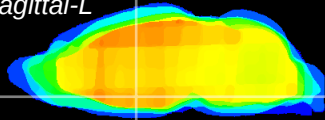

Coronal

Sagittal-R

Sagittal-L

ViBrisM: CX17072
Horizontal

SPa dorsal