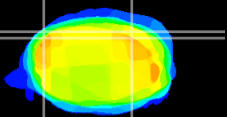

Coronal

Sagittal-R

Sagittal-L

ViBrism: CX17076
Horizontal

Cb lobe