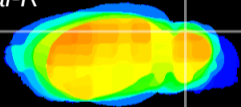

Coronal

Sagittal-R

Sagittal-L

ViBrism: CX17076
Horizontal

Cb lobe