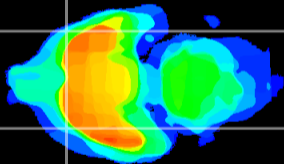

Coronal

Sagittal-R

Sagittal-L

ViBrism: CX17077
Horizontal

Pir