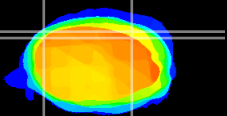

Coronal

Sagittal-R

Sagittal-L

ViBrism: CX17079
Horizontal

Cb lobe