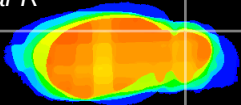

Coronal

Sagittal-R

Sagittal-L

ViBrism: CX17079
Horizontal

Cb lobe