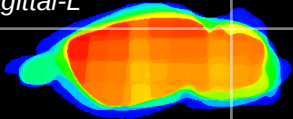

Coronal

Sagittal-R

Sagittal-L

ViBrism: CX17079
Horizontal

Cb lobe