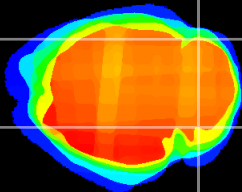

Coronal

Sagittal-R

Sagittal-L

ViBrism: CX17079
Horizontal

Cb lobe