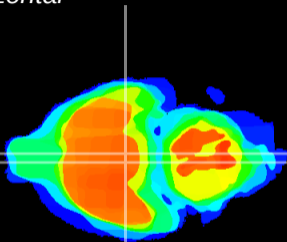

Coronal

Sagittal-R

Sagittal-L

ViBrism: CX17081
Horizontal

VMH