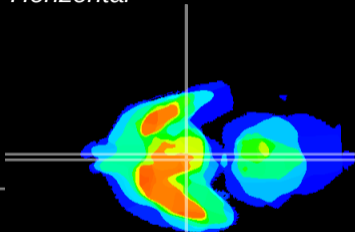

Coronal

Sagittal-R

Sagittal-L

ViBrism: CX17084
Horizontal

Arc