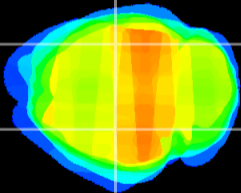

Coronal

Sagittal-R

Sagittal-L

ViBrism: CX17085
Horizontal

CA2/CA3