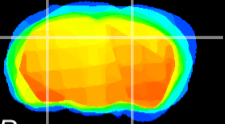

Coronal

Sagittal-R

Sagittal-L

ViBrism: CX17085
Horizontal

CA2/CA3