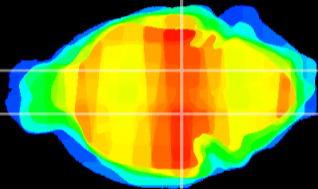

Coronal

Sagittal-R

Sagittal-L

ViBrism: CX17085
Horizontal

SN