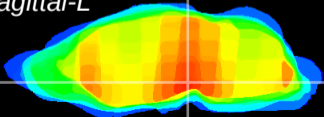

Coronal

Sagittal-R

Sagittal-L

ViBrism: CX17085
Horizontal

SN