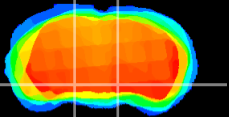

Coronal

Sagittal-R

Sagittal-L

ViBrism: CX17085
Horizontal

SN