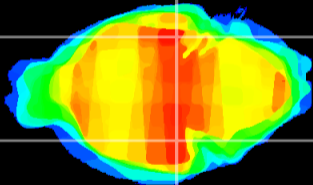

Coronal

Sagittal-R

Sagittal-L

ViBrism: CX17085
Horizontal

ventral S