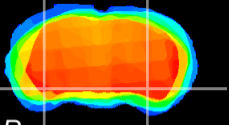

Coronal

Sagittal-R

Sagittal-L

ViBrism: CX17085
Horizontal

ventral S