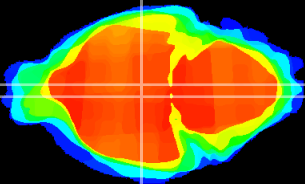

Coronal

Sagittal-R

Sagittal-L

ViBrism: CX17086
Horizontal

DM