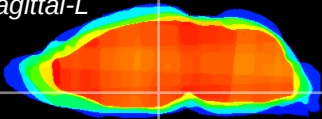

Coronal

Sagittal-R

Sagittal-L

ViBrism: CX17086
Horizontal

DM