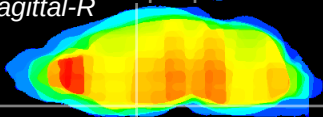

Coronal

Sagittal-R

Sagittal-L

ViBrism: CX17087
Horizontal

S0