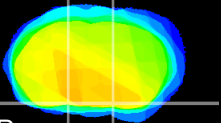

Coronal

Sagittal-R

Sagittal-L

ViBrism: CX17087
Horizontal

S0