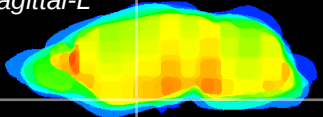

Coronal

Sagittal-R

Sagittal-L

ViBrism: CX17087
Horizontal

S0