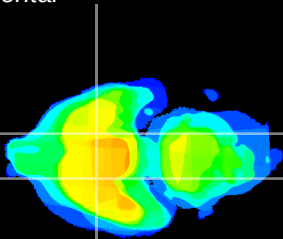

Coronal

Sagittal-R

Sagittal-L

ViBrism: CX17087
Horizontal

S0