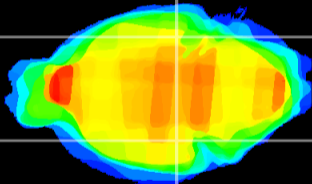

Coronal

Sagittal-R

Sagittal-L

ViBrism: CX17087
Horizontal

ventral S