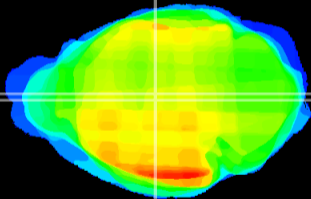

Coronal

Sagittal-R

Sagittal-L

ViBrism: CX17089
Horizontal

MD