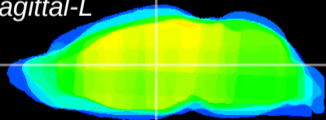

Coronal

Sagittal-R

Sagittal-L

ViBrism: CX17089
Horizontal

MD