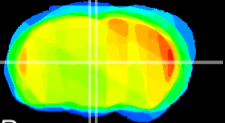

Coronal

Sagittal-R

Sagittal-L

ViBrism: CX17089
Horizontal

MD