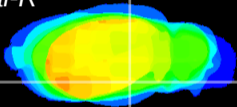

Coronal

Sagittal-R

Sagittal-L

ViBrism: CX17092
Horizontal