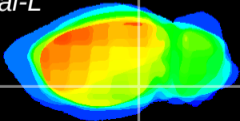

Coronal

Sagittal-R

Sagittal-L

ViBrism: CX17092
Horizontal