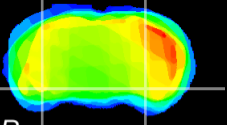

Coronal

Sagittal-R

Sagittal-L

ViBrism: CX17092
Horizontal