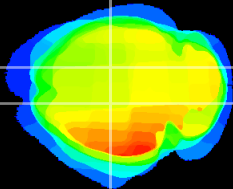

Coronal

Sagittal-R

Sagittal-L

ViBrism: CX17099
Horizontal

CA1